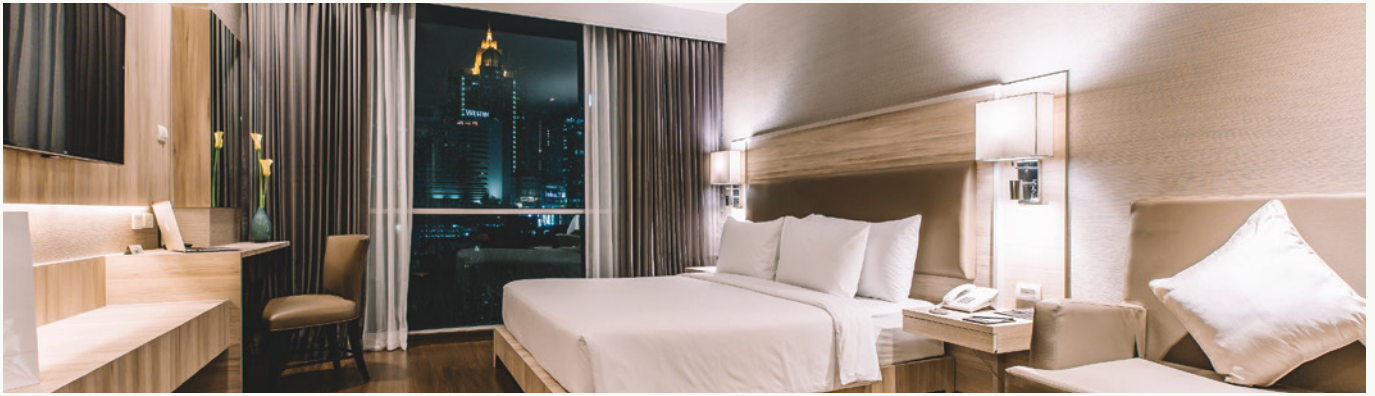

LOCATION

6 Sukhumvit Soi 8, Klongtoey Bangkok 10110

ADELPHI SUITES BANGKOK

Adelphi Suites Sukhumvit Bangkok Residence places you right in the vibrant heart of Sukhumvit Road, Bangkok's busiest and most iconic thoroughfare. Conveniently located on Sukhumvit Soi 8, Adelphi Suites Sukhumvit is just a short stroll away from Nana BTS SkyTrain Station as well as some of Bangkok's most popular dining, shopping and entertainment venues.

ACCOMMODATION

<i>Type</i>	<i>Size</i>	<i>No. of units</i>
Studio	36 sq.m.	43
One Bedroom Suite	48 sq.m.	26
One Bedroom Premier	54 sq.m.	24

STUDIO

All rooms offer a spacious 36 square meters and are tastefully decorated with modern furnishings and appliances. Each studio contains large and spacious cabinets, an en-suite bathroom with rain shower, a 43" Internet TV and En-suite Private Internet (15/5 Mbps). Guests also have the option of either a twin bed or king-bed configuration.

ONE BEDROOM SUITE

With 48 square meters of space, Adelphi's One Bedroom Suite provides the discerning traveler with a separate living and dining area. All rooms include two 43" Internet TV and En-Suite Private Internet (15/5 Mbps). Also included in each room is a fully-equipped kitchenette and washer & dryer.

ONE BEDROOM PREMIER

Our suites provide guests with a generous 54 square meters of tastefully designed living space. A separate sitting room ensures you'll feel right at home as you relax, unwind and luxuriate in the stylishly appointed surroundings of your very own serviced apartment in Sukhumvit.